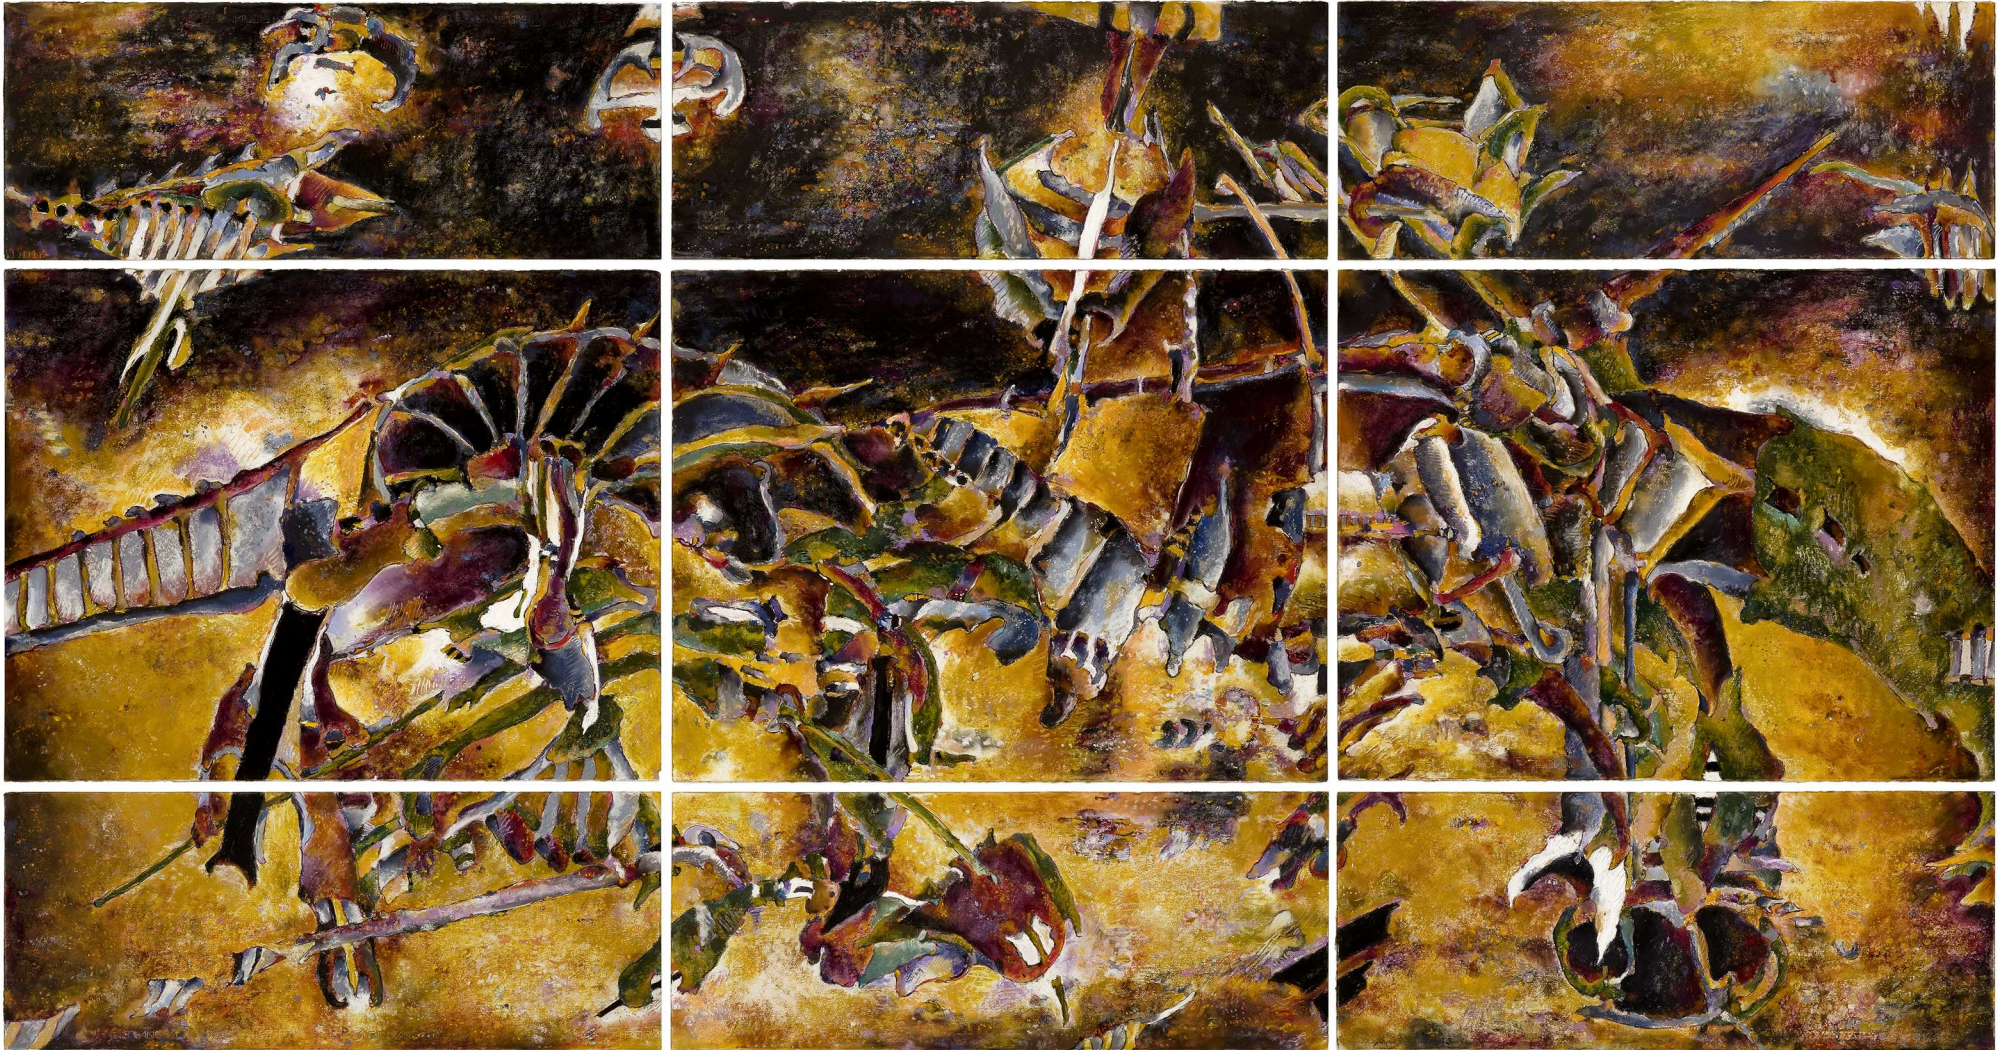

# Friedrich Danielis

„RIGHT ON THE RIM“

Pastel in nine parts  
140 x 270cm in all

Venice 2008